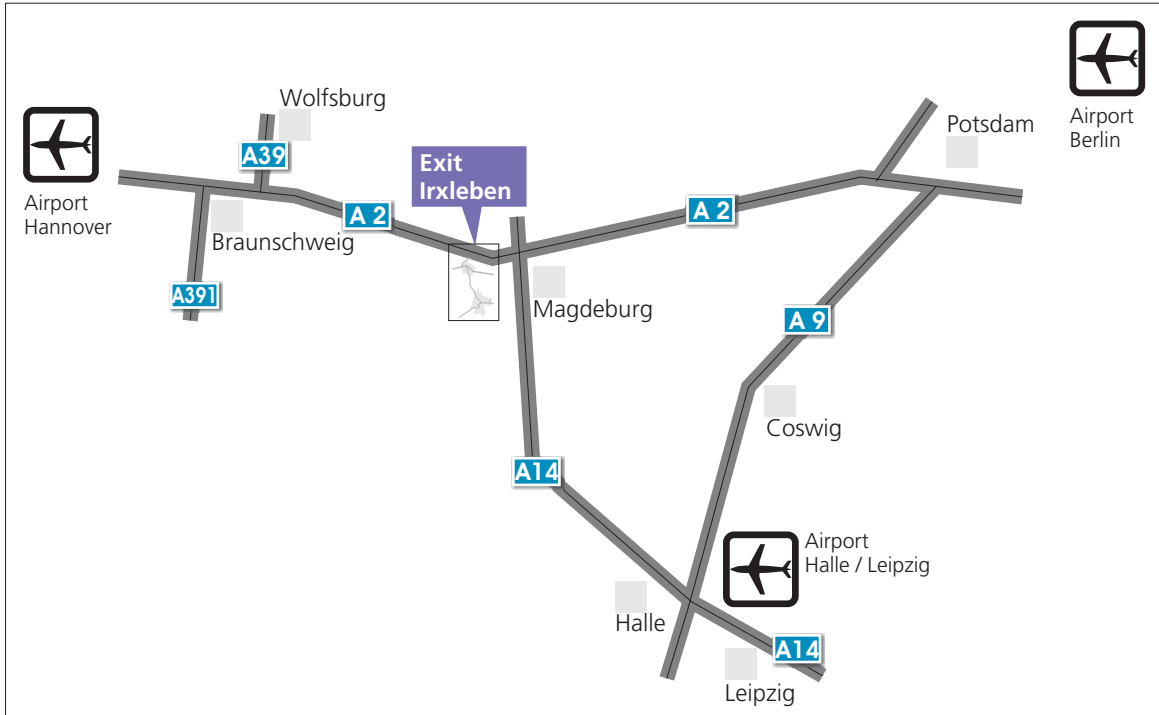

Directions to Service-Center Magdeburg

Leave the A 2 at exit no. 67 Irxleben.

Drive from the exit no. 67 in direction Ortslage Irxleben up to the B 1.

Turn left in direction Magdeburg.

After 400 m turn right in direction Niederndodeleben.

At the end of the Schnarsleber Strasse (Street) turn left in direction Magdeburg.

50 m in front of the end of Niederndodeleben sign turn left in direction AUMA area.

-  Reception
-  Visitors car park
-  Goods in