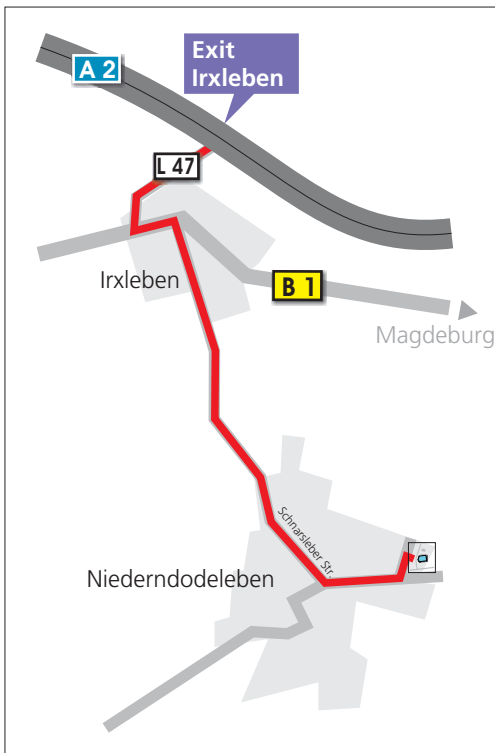

Directions to Service-Center Magdeburg

Leave the A 2 at exit no. 67 Irxleben.

Drive from the exit no. 67 in direction Ortslage Irxleben up to the B 1.

Turn left in direction Magdeburg.

After 400 m turn right in direction Niederndodeleben.

At the end of the Schnarsleber Strasse (Street) turn left in direction Magdeburg.

50 m in front of the end of Niederndodeleben sign turn left in direction AUMA area.

-  Reception
-  Visitors car park
-  Goods in